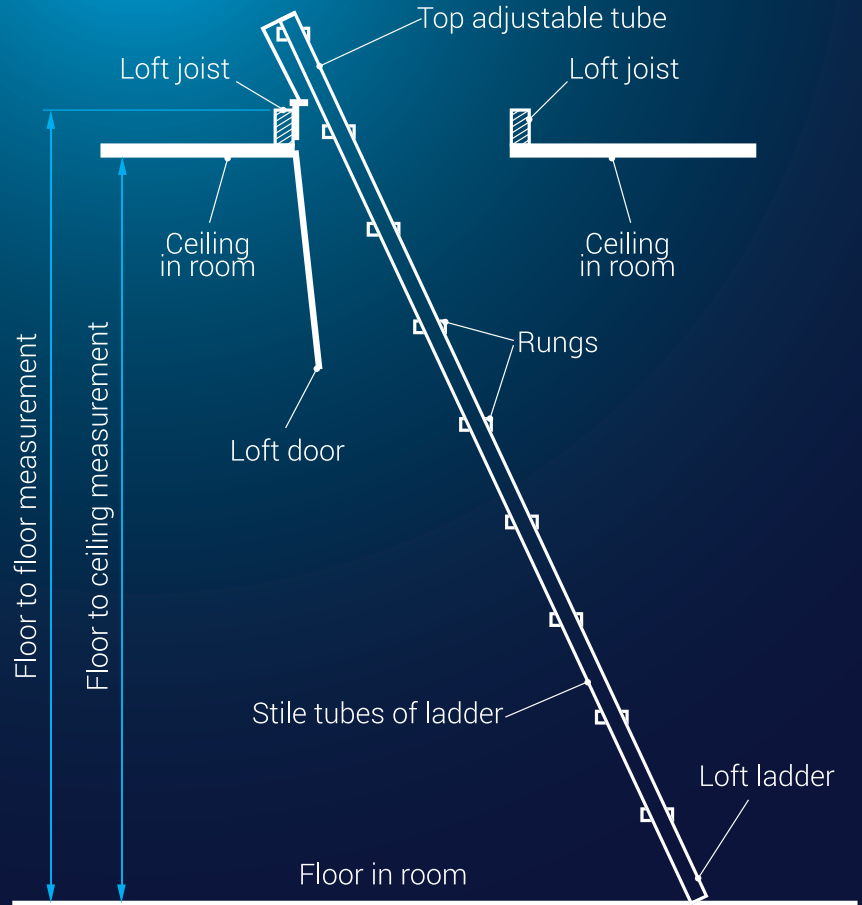

TELESCOPIC LOFT LADDERS

MAXIMUM LOAD
150KG

LYTE
UP
TELESCOPIC

EXPLANATION OF 'FLOOR-TO-FLOOR' AND 'FLOOR-TO-CEILING' MEASUREMENTS

LYTE
LADDERS | TOWERS

Loft ladder SPECIFICATIONS	Model no. TL24	Model no. TL30
Floor-to-Floor Height	217cm–261cm	243cm–288cm
Angle of Ladder	65 DEG 75 DEG	65 DEG 75 DEG
Footprint	/	/
Max Height Setting	123cm 74cm	135cm 81cm
Mid Height Setting	116cm 70cm	129cm 78cm
Min Height Setting	111cm 67cm	123cm 74cm
Construction	Aluminium	Aluminium

LYTE
LADDERS | TOWERS