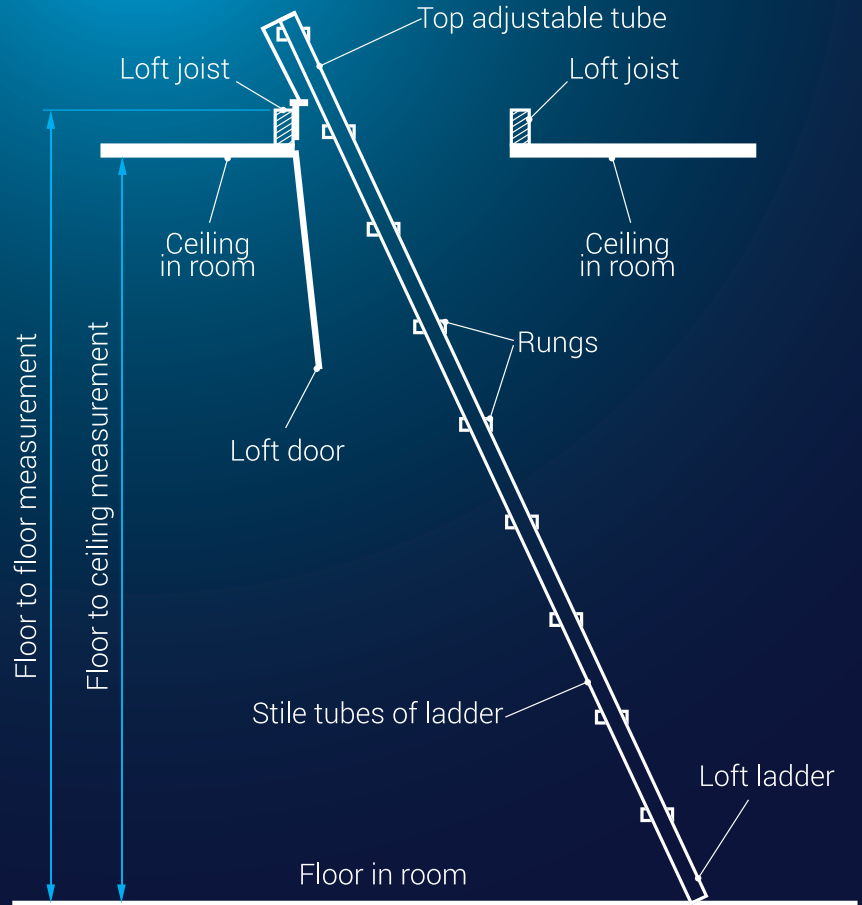

# TELESCOPIC LOFT LADDERS

Easy to assemble and use, it also takes up a minimum of space in the attic, and only requires a very small loft hatch.

**LYTE**  
**UP**  
TELESCOPIC

LENGTHS AVAILABLE  
**2.6M / 2.9M**

## BENEFITS

- ✓ Two sizes available: 2.6m, 2.9m
  - 2.6m measures 217 – 261cm floor to floor
  - 2.9m measures 243 – 288cm floor to floor
- ✓ Further adjustment to 3 lengths
- ✓ Easy to install and operate
- ✓ Requires no extra loft space
- ✓ Ideal retro-fit solution
- ✓ Certified to EN14975

# TELESCOPIC LOFT LADDERS

MAXIMUM LOAD  
150KG

**LYTE**  
**UP**  
TELESCOPIC

## EXPLANATION OF 'FLOOR-TO-FLOOR' AND 'FLOOR-TO-CEILING' MEASUREMENTS

**LYTE**  
LADDERS | TOWERS

Loft ladder SPECIFICATIONS	Model no. TL24	Model no. TL30
Floor-to-Floor Height	217cm–261cm	243cm–288cm
Angle of Ladder	65 DEG 75 DEG	65 DEG 75 DEG
Footprint	/	/
Max Height Setting	123cm 74cm	135cm 81cm
Mid Height Setting	116cm 70cm	129cm 78cm
Min Height Setting	111cm 67cm	123cm 74cm
Construction	Aluminium	Aluminium